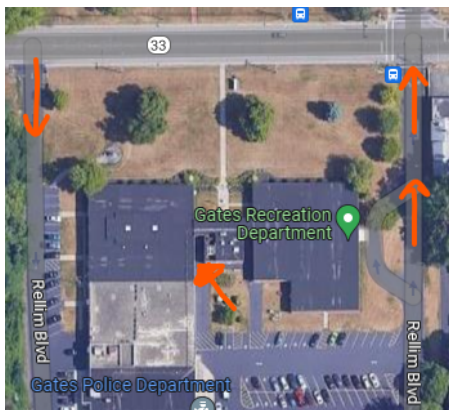

ROCHESTER

SECTIONAL

Driving Directions:

Gates Recreation Center

1605 Buffalo Rd, Rochester 14624

Rellim Blvd/Supv Esposito Conc

Rec Ctr is in rear on the left

From Rochester: 490W to exit 10.

Left onto Mt. Read, continuing onto NY-33W/Bufalo Rd. Left onto Rellim Blvd/Supv Esposito Conc.

From the South: 390N to exit 21. Left onto NY-31. Left onto Howard Rd. Right onto Buffalo Rd. Left onto Rellim Blvd/Supv Esposito Conc.

From Thruway Exit 47: Merge onto 490E. Take Exit 7A to merge onto NY-33E/Bufalo Rd. Right onto Rellim Blvd/Supv Esposito Conc.

October 19-20, 2024

Saturday, October 19

- 9:15 am: Lesson By Sally Hill**
- 10:00 am: Stratified Open Pairs**
Stratified 749er/NLM Pairs
- 2:15 pm: Stratified Open Pairs**
Stratified 749er/NLM Pairs